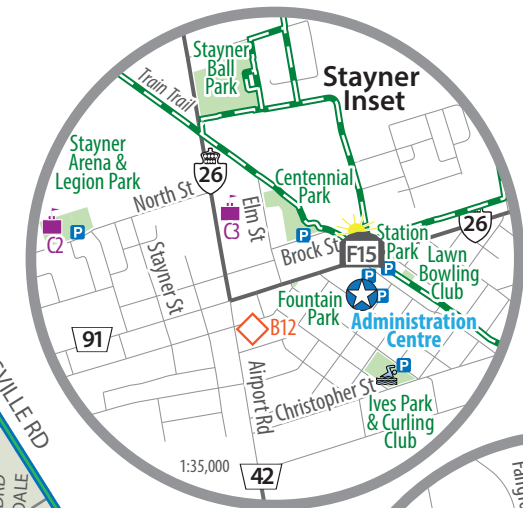

CLEARVIEW

Tourism & Recreation

Map Features

- ★ Featured Destinations
- ✈ Airports
- P Parking
- 🏕 Campgrounds
- 👁 Scenic Lookouts
- 🥾 Hiking
- 🚲 Biking
- 🎿 Nordic Skiing
- 🏌 Golf Courses
- 26 Provincial Roads
- 10 County Roads
- Local Roads/Streets
- Railway Line
- 🌿 Bruce Trail
- 🌿 Ganaraska Trail
- 🌿 Clearview Trails
- ❄ Snowmobile Trails
- 🌳 Provincial Parks(PP)/Reserves
- 🌳 Conservation Areas (CA)
- 🌳 County Forest Tracts
- 🏘 Urban Areas & Named Places
- 🏞 Niagara Escarpment

P - Parks & Recreation

- P1 Carruthers Memorial Park
- P2 Centennial Park
- P3 Creemore Community Centre Park
- P4 Dunedin Park
- P5 Fountain Park
- P6 Gowen Memorial Park
- P7 Ives Park
- P8 Jardine Park
- P9 Lawn Bowling
- P10 Legion Park
- P11 Mad River Park
- P12 Mel McKean Memorial Park
- P13 New Lowell Recreation Park
- P14 Nottawa Ball Diamond
- P15 Singhampton Community Centre Park
- P16 Station Park
- P17 Station on the Green
- P18 Stayner Ball Park
- P19 Islay Park

B - Bed & Breakfast

- B1 Angel House B&B
- B2 Avalon Clearview Studio B&B
- B3 Bears Unique B&B
- B4 Bellmount House
- B5 Blacksmith House B&B
- B6 Cedar Pond Country Getaway
- B7 Clearview Station B&B
- B8 Coats n Tails Inn
- B9 Emily's Place
- B10 Gables B&B
- B11 Givingtree B&B
- B12 Mountain Ash Farm
- B13 Country Manor & Spa
- B14 Nottawasaga Hideaway B&B
- B15 Pretty River Valley Country Inn
- B16 Sequel Inn Creemore
- B17 Wild Apple Hill B&B
- B18 Willow Trace B & B
- B19 The Glen Huron Inn

F - Clearview Farm Fresh

- F1 Creemore 100 Mile Store
- F2 Creemore Farmers' Market
- F3 Fernwood Farms & Market
- F4 Giffen's Country Market
- F5 John & Marie's Emporium "Herbs & Things"
- F6 Meesters Farms Ltd.
- F7 Orchard Crisp Apples
- F8 Rural Roots Nursery & Market Garden
- F9 Twelve Farms
- F10 Gallacher's Orchard
- F11 Dunridge Farms
- F12 Morrison's Berry Patch
- F13 Lucia's Country Market
- F14 New Lowell Farmers' Market
- F15 Music, Market & Park It
- F16 McEachran & Sons Orchards
- F17 A & D Bird Seed & Farm Market
- F18 Kennedy Orchards

H - Small Halls

- H1 Avening Community Centre
- H2 Brentwood Community Centre
- H3 Creemore Station on the Green
- H4 Dunedin Community Centre
- H5 Nottawa Memorial Community Centre
- H6 The Duntroon Hall
- H7 Singhampton Community Centre & Park
- H8 Sunnidale Corners Community Centre

C - Community Centres

- C1 Creemore Arena & Community Centre
- C2 Stayner Arena & Community Centre
- C3 Clearview Youth Centre

Map Scale - 1:100,000