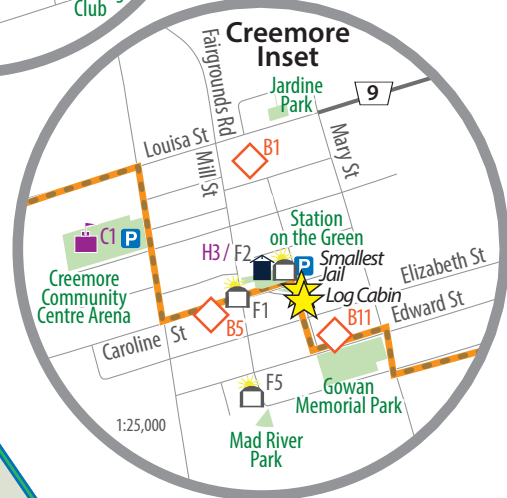

CLEARVIEW

Tourism & Recreation

Map Features

- ★ Featured Destinations
- ✈ Airports
- P Parking
- 🏕 Campgrounds
- 👁 Scenic Lookouts
- 🥾 Hiking
- 🚲 Biking
- 🎿 Nordic Skiing
- 🏌 Golf Courses
- 26 Provincial Roads
- 10 County Roads
- Local Roads/Streets
- Railway Line
- 🌿 Bruce Trail
- 🌿 Ganaraska Trail
- 🌿 Clearview Trails
- ❄ Snowmobile Trails
- 🌳 Provincial Parks(PP)/Reserves
- 🌳 Conservation Areas (CA)
- 🌳 County Forest Tracts
- 🏘 Urban Areas & Named Places
- 🏞 Niagara Escarpment

P - Parks & Recreation

- P1 Carruthers Memorial Park
- P2 Centennial Park
- P3 Creemore Community Centre Park
- P4 Dunedin Park
- P5 Fountain Park
- P6 Gowen Memorial Park
- P7 Ives Park
- P8 Jardine Park
- P9 Lawn Bowling
- P10 Legion Park
- P11 Mad River Park
- P12 Mel McKean Memorial Park
- P13 New Lowell Recreation Park
- P14 Nottawa Ball Diamond
- P15 Singhampton Community Centre Park
- P16 Station Park
- P17 Station on the Green
- P18 Stayner Ball Park
- P19 Islay Park

B - Bed & Breakfast

- B1 Angel House B&B
- B2 Avalon Clearview Studio B&B
- B3 Bears Unique B&B
- B4 Bellmount House
- B5 Blacksmith House B&B
- B6 Cedar Pond Country Getaway
- B7 Clearview Station B&B
- B8 Coats n Tails Inn
- B9 Emily's Place
- B10 Gables B&B
- B11 Givingtree B&B
- B12 Mountain Ash Farm
- B13 Country Manor & Spa
- B14 Nottawasaga Hideaway B&B
- B15 Pretty River Valley Country Inn
- B16 Sequel Inn Creemore
- B17 Wild Apple Hill B&B
- B18 Willow Trace B & B
- B19 The Glen Huron Inn

F - Clearview Farm Fresh

- F1 Creemore 100 Mile Store
- F2 Creemore Farmers' Market
- F3 Fernwood Farms & Market
- F4 Giffen's Country Market
- F5 John & Marie's Emporium "Herbs & Things"
- F6 Meesters Farms Ltd.
- F7 Orchard Crisp Apples
- F8 Rural Roots Nursery & Market Garden
- F9 Twelve Farms
- F10 Gallacher's Orchard
- F11 Dunridge Farms
- F12 Morrison's Berry Patch
- F13 Lucia's Country Market
- F14 New Lowell Farmers' Market
- F15 Music, Market & Park It
- F16 McEachran & Sons Orchards
- F17 A & D Bird Seed & Farm Market
- F18 Kennedy Orchards

H - Small Halls

- H1 Avening Community Centre
- H2 Brentwood Community Centre
- H3 Creemore Station on the Green
- H4 Dunedin Community Centre
- H5 Nottawa Memorial Community Centre
- H6 The Duntroon Hall
- H7 Singhampton Community Centre & Park
- H8 Sunnidale Corners Community Centre

C - Community Centres

- C1 Creemore Arena & Community Centre
- C2 Stayner Arena & Community Centre
- C3 Clearview Youth Centre

Map Scale - 1:100,000